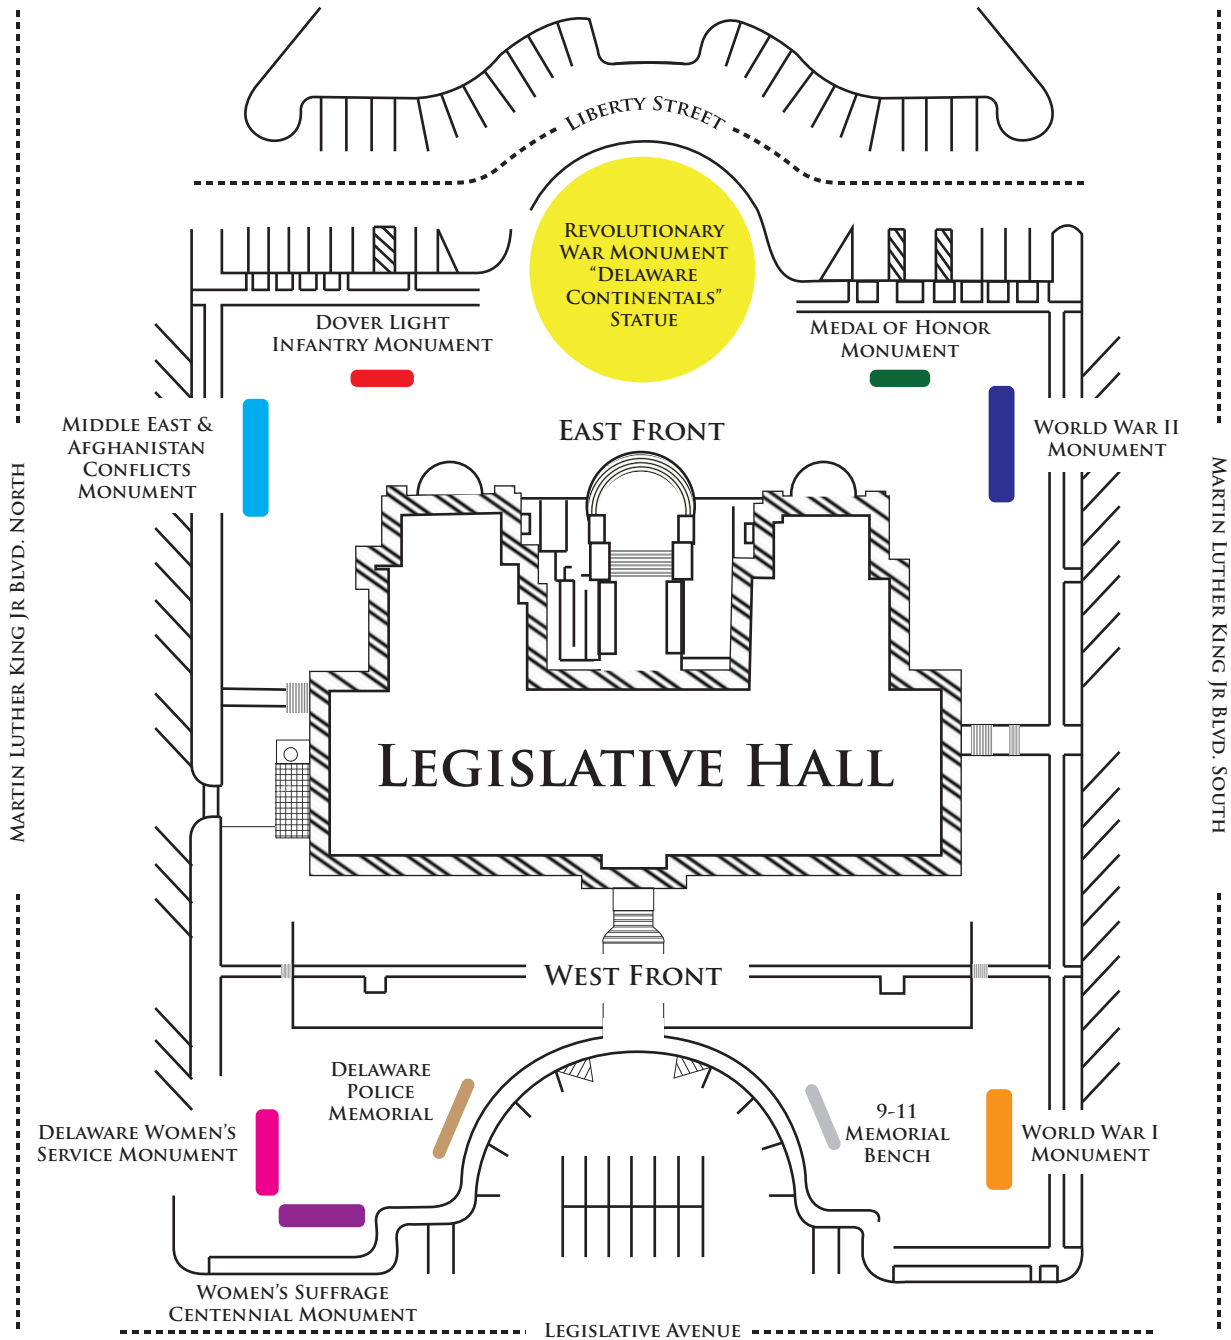

# MAP OF MEMORIALS & MONUMENTS AROUND LEGISLATIVE HALL

- DELAWARE POLICE MEMORIAL
- WOMEN'S SUFFRAGE CENTENNIAL MONUMENT (COMING 2020)
- DELAWARE WOMEN'S SERVICE MONUMENT
- GULF WARS & AFGHANISTAN MONUMENT
- DOVER LIGHT INFANTRY MONUMENT
- REVOLUTIONARY WAR MONUMENT "DELAWARE CONTINENTALS" STATUE
- MEDAL OF HONOR MONUMENT
- WORLD WAR II MONUMENT
- WORLD WAR I MONUMENT
- 9-11 MEMORIAL BENCH